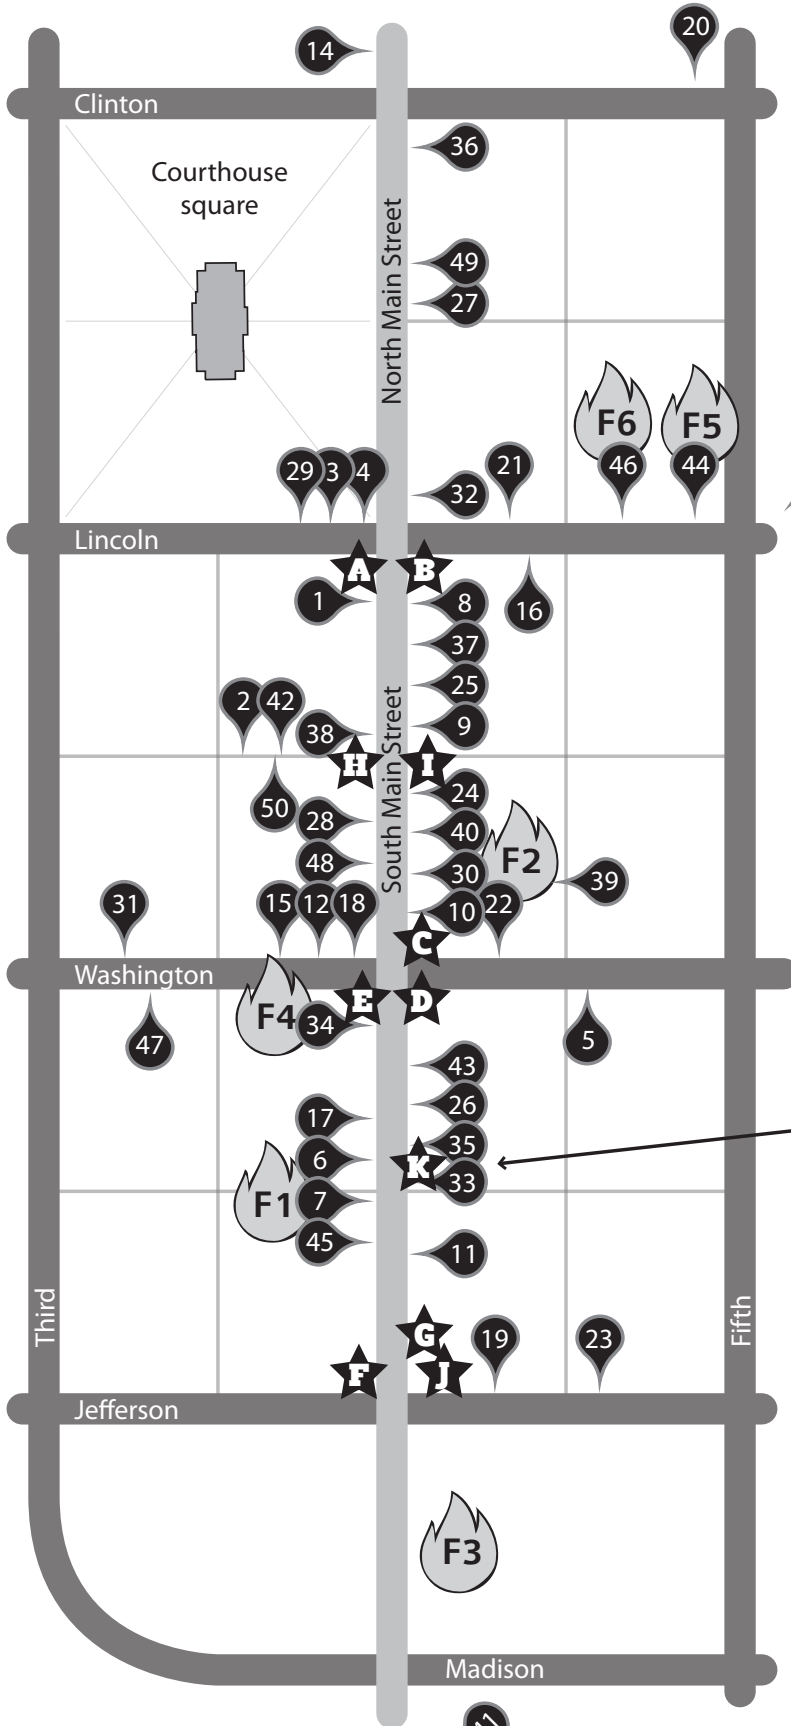

2012 • Goshen, Indiana

Fire and Ice Festival

FRIDAY

Ice Sculpture carving
January 6, 9 a.m. - 9 p.m.

SATURDAY

Ice Carving Competition
Saturday, January 7, 10 a.m. - 1 p.m.

Chili Competition

Only 250 tickets available. Pick up tickets after 10 a.m., Saturday, at the Goshen Theater (216 South Main).

Ice Block Location

- 101 South Main
Art Alley (119 South Main)
Courthouse police booth
Courthouse police booth
118 East Washington
213 South Main
219 South Main
104 South Main
118 South Main
136 South Main
220 South Main
W. Washington @Main, north side of street
215 East Lincoln
201 North Main
W. Washington @Main, north side of street
114 East Lincoln
211 South Main
W. Washington @Main, north side of street
232 South Main
203 North 5th
115 East Lincoln
E. Washington @Main, north side of street
111 East Jefferson
124 South Main
114 South Main
208 South Main
120 North Main
127 South Main
Courthouse police booth
130 South Main
119 West Washington
102 North Main
216 South Main - Goshen Theater
201 South Main
210 South Main
136 North Main
108 South Main
117 South Main
130 South Main, Suite 2 (alleyway)
126 South Main
1122 South Main
Art Alley (119 South Main)
206 South Main
103 North Fifth
225 South Main
123 East Lincoln
116 West Washington
129 South Main
130 North Main
Art Alley (119 South Main)

SATURDAY

CHILI Competition

- F1 • **Constant Spring** • 219 South Main
F2 • **Electric Brew** • 136 South Main
F3 • **Maple City Market** • 314 South Main
F4 • **Mattern's Butcher Shop & Corner Deli** • 201 South Main
F5 • **Tony's Famous Grill** • 103 North Fifth
F6 • **Venturi** • 123 East Lincoln